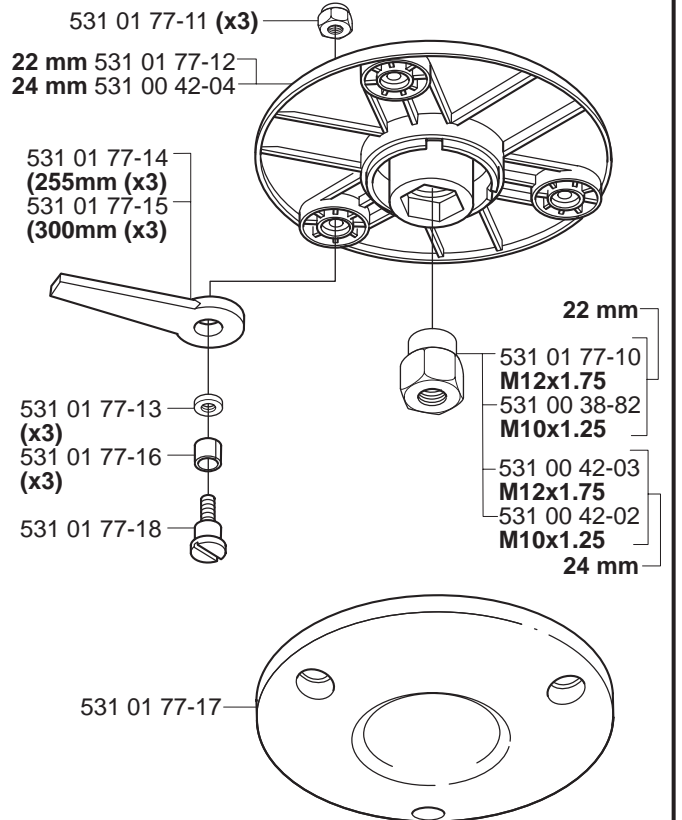

Polytrim M10x1.25 (300mm) compl 531 01 77-49
Polytrim M12x1.75 (300mm) compl 531 01 77-25