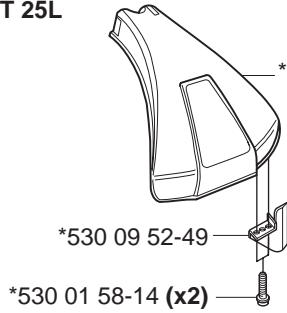

Guard

*compl 530 06 96-66

GT 21L
GT 25L