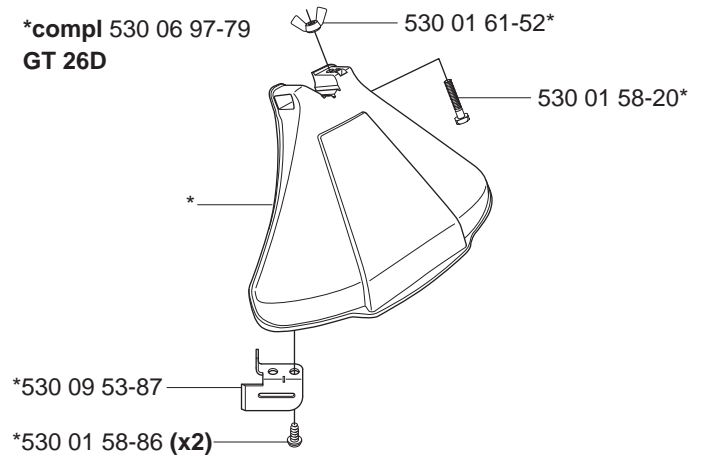

GT 26D

*compl 530 06 97-79

GT 26D

Trimmy cord

Product

Standard cord

ø1,5 mm

15 m blue