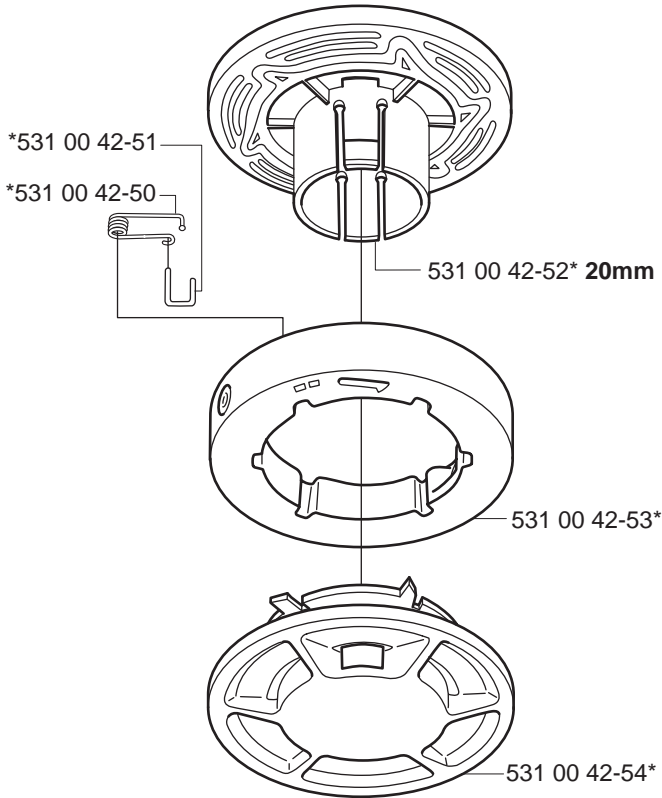

Auto 32

*compl 531 01 77-36