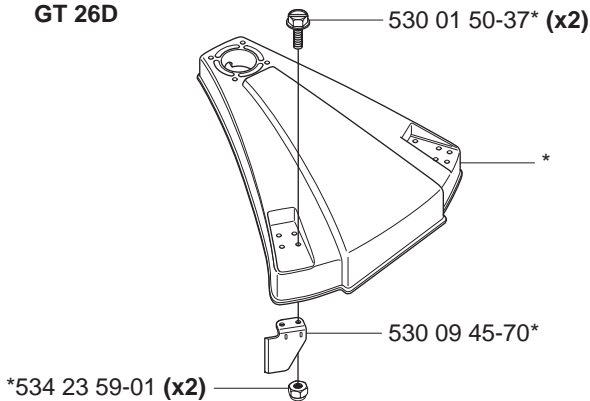

GT 26D

*compl 530 06 97-79

GT 26D

Trimmy cord

Product

Standard cord

ø1,5 mm

15 m blue