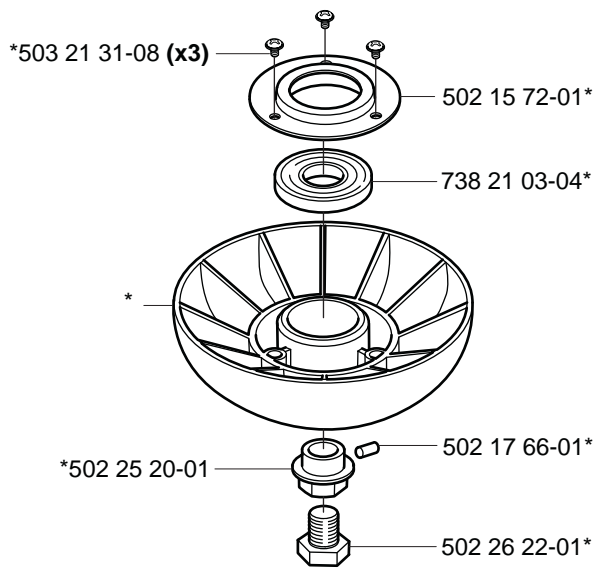

Tap-N-Go III x2R

*compl 531 01 30-75

Tap-N-Go III x2L

*compl 531 01 30-76

TAP-N-GO V

*compl 531 01 30-78

Supporting cup

*compl 502 15 70-01

GT 26D

*compl 530 06 97-79

GT 26D

Trimmy cord

Product

Standard cord

ø1,5 mm

15 m blue

15 m yellow

90 m yellow

240 m yellow

ø3,0 mm

10 m red

90 m red

240 m red

ø3,3 mm

75 m white

Product No.

531 01 77-21

531 01 77-22

531 00 60-50

531 01 77-23

531 00 60-51

531 00 60-52